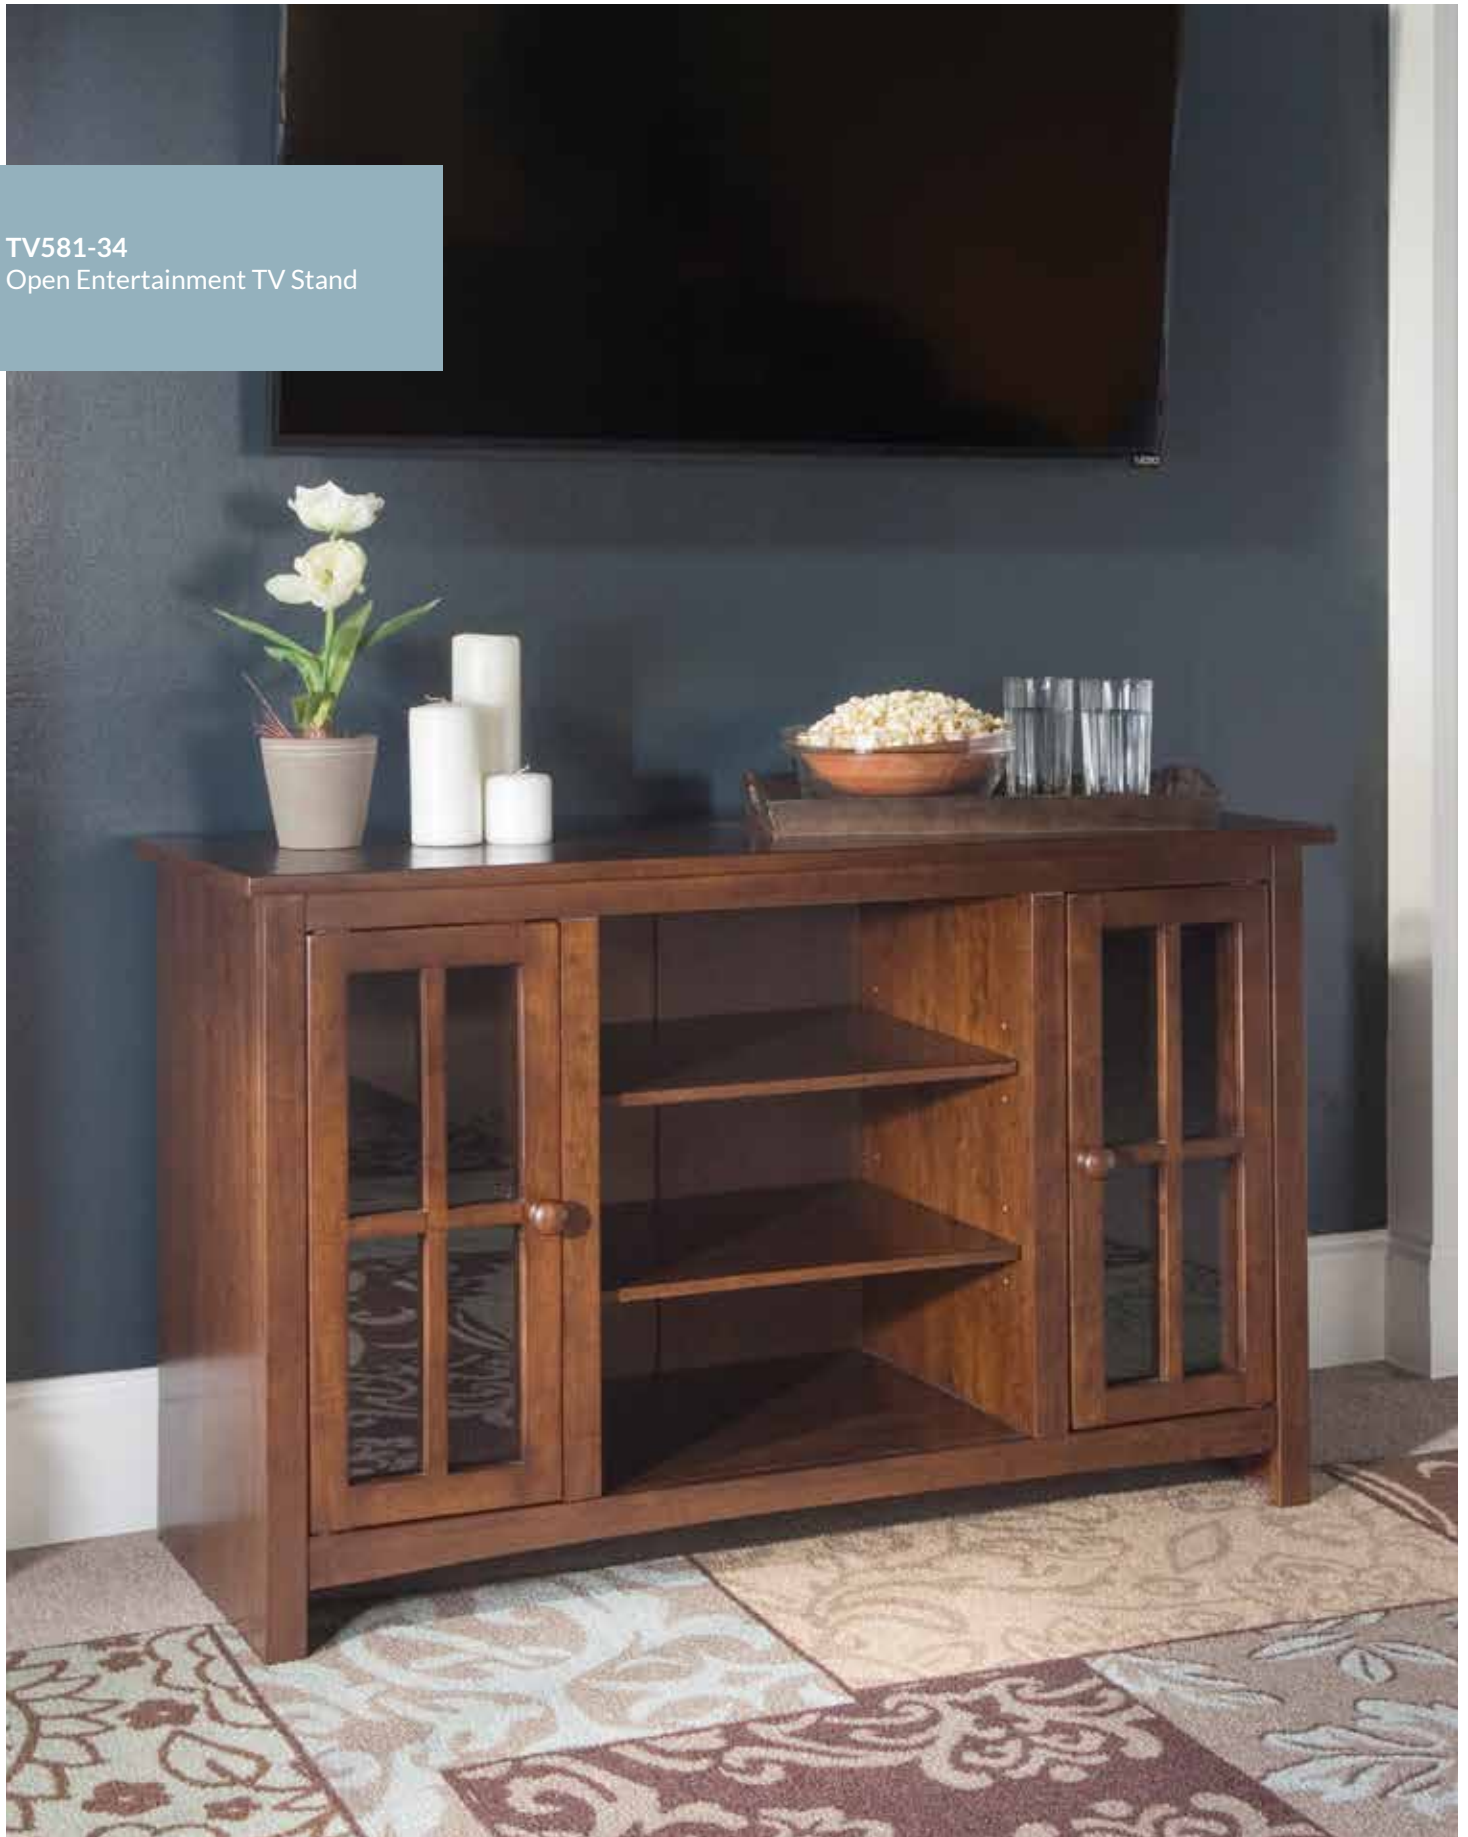

ENTERTAINMENT / JUVENILE

TV581-51
Sturbridge TV Stand

TV581-34
Open Entertainment TV Stand

ABOVE:

JT08-2532
Juvenile Table

CC08-263
Juvenile Chair

LEFT:

DT08-2
Vanity