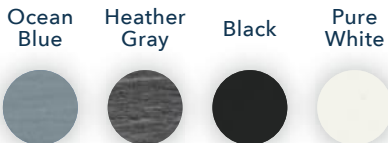

Spencer End Table
24"W x 24"D x 25"H

- Ocean Blue: OT32-8E
- Heather Gray: OT105-8E
- Honey: OT97-8E
- Black: OT46-8E
- Pure White: OT08-8E

Shown in Black (Left),
Ocean Blue (Below), and
Pure White (Right)

48"W x 24"D x 20"H

- Ocean Blue: OT32-8C
- Heather Gray: OT105-8C
- Honey: OT97-8C
- Black: OT46-8C
- Pure White: OT08-8C

Shown in Heather Gray (Above) and Pure White (Left)

Open TV Stand
 48"W x 18"D x 30"H
 Adjustable Shelves
 Glass Inserts (8.5"W x 19.5"H)

Ocean Blue: TV32-34B
 Heather Gray: TV105-34B
 Black: TV46-34B
 Pure White: TV08-34B

Shown in Black (Above) and
 Ocean Blue (Left)

Sturbridge TV Stand
 57"W x 18.25"D x 26"H
 Adjustable Shelves

Ocean Blue: TV32-51B
 Heather Gray: TV105-51B
 Black: TV46-51B
 Pure White: TV08-51B

Shown in Heather Gray (Above)
 and Pure White (Right)

FIND YOUR DIRECTION WITH
IMPRINTS

Customize your accent and occasional pieces with imprints. Choose from one of 10 nautical compass artwork options to be etched on top. Additional costs apply.